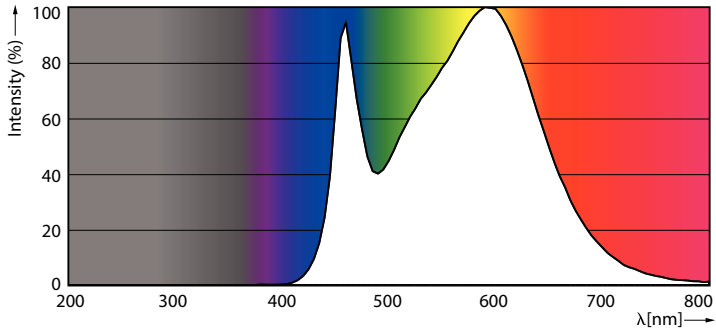

Product data

General Information

Cap-Base	E14 [E14]
EU RoHS compliant	Yes
Nominal Lifetime (Nom)	15000 h
Switching Cycle	50000X
Technical Type	7-60W

Light Technical

Color Code	840 [CCT of 4000K]
Luminous Flux (Nom)	830 lm
Color Designation	Cool White (CW)
Correlated Color Temperature (Nom)	4000 K
Luminous Efficacy (rated) (Nom)	118.00 lm/W
Color Consistency	<6
Color Rendering Index (Nom)	80
LLMF At End Of Nominal Lifetime (Nom)	70 %

Candle 230V 8-60W 806lm 4000K E14 ND FR

Photometric data

LEDbulb 60W E14 840 FR B38

LEDbulb 60W E14 827 FR B38

CorePro LED candles and lusters

Photometric data

LEDbulb 60W E14 840 FR B38

Lifetime