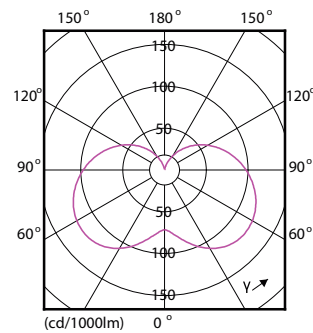

CorePro LED candles and lusters

Mechanical and Housing

Bulb Finish	Frosted

Approval and Application

Energy Efficiency Label (EEL)	A++
Energy Consumption kWh/1000 h	7 kWh

Product Data

Full product code	871869670305200
Order product name	CorePro LEDcandle ND 7-60W E14 840 B38 FR
	FR

EAN/UPC - Product	8718696703052

Order code	929001325402

Numerator - Quantity Per Pack	1

Numerator - Packs per outer box	10

Material Nr. (12NC)	929001325402

Net Weight (Piece)	0.063 kg

Dimensional drawing

Product	D	C
CorePro LEDcandle ND 7-60W E14 840 B38 FR	38 mm	114 mm

Candle 230V 8-60W 806lm 4000K E14 ND FR

Photometric data

LEDbulb 60W E14 840 FR B38

LEDbulb 60W E14 827 FR B38