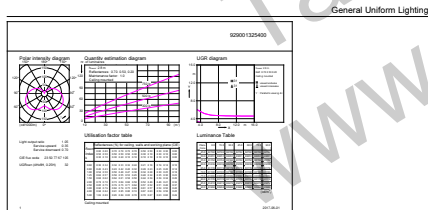

CorePro LED candles and lusters

Mechanical and Housing

Bulb Finish	Frosted

Approval and Application

Energy Efficiency Label (EEL)	A++
Energy Consumption kWh/1000 h	7 kWh

Product Data

Full product code	871869670305200
Order product name	CorePro LEDcandle ND 7-60W E14 840 B38 FR
	FR

EAN/UPC - Product	8718696703052

Order code	929001325402

Numerator - Quantity Per Pack	1

Numerator - Packs per outer box	10

Material Nr. (12NC)	929001325402

Net Weight (Piece)	0.063 kg

Dimensional drawing

Product	D	C
CorePro LEDcandle ND 7-60W E14 840 B38 FR	38 mm	114 mm

Candle 230V 8-60W 806lm 4000K E14 ND FR

Photometric data

LEDbulb 60W E14 840 FR B38

LEDbulb 60W E14 827 FR B38