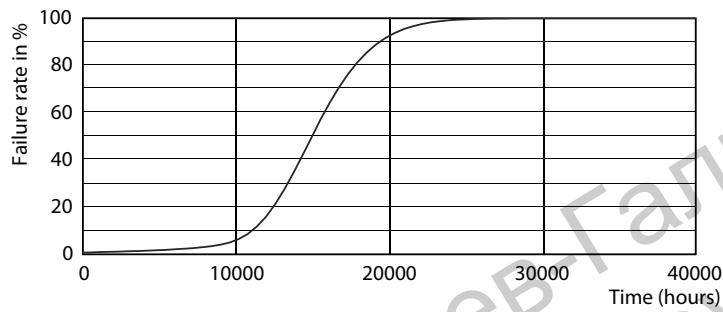

Candle 230V 8-60W 806lm 4000K E14 ND FR

Photometric data

LEDbulb 60W E14 840 FR B38

LEDbulb 60W E14 827 FR B38

CorePro LED candles and lusters

Photometric data

LEDbulb 60W E14 840 FR B38

Lifetime